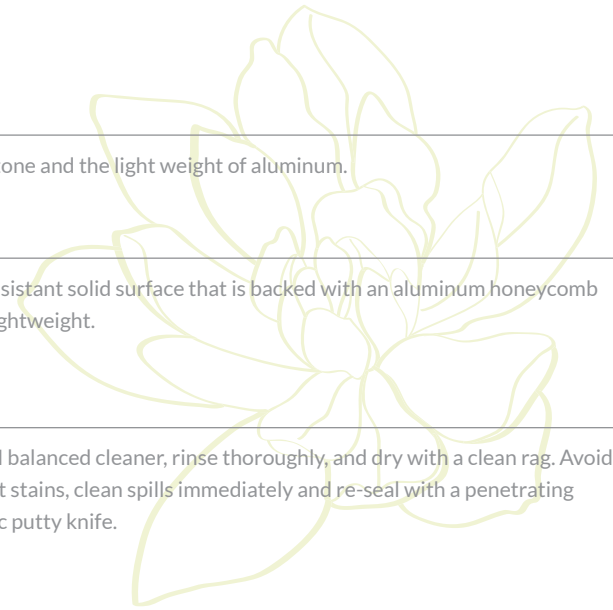

LITE-CORE GRANITE

DESCRIPTION

Lite-Core is an engineered panel that combines the durability of natural stone and the light weight of aluminum.

DURABILITY

One of the hardest stones available, granite is a highly scratch and stain resistant solid surface that is backed with an aluminum honeycomb panel. This combination results in a beautiful surface that is durable and lightweight.

CARE AND MAINTENANCE

Lite-Core tabletops are maintained by using a soft rag and mild soap or pH balanced cleaner, rinse thoroughly, and dry with a clean rag. Avoid bleach and cleaners that are acidic, alkaline, or abrasive. To protect against stains, clean spills immediately and re-seal with a penetrating stone sealer twice a year. Scrape away gum or sticky material with a plastic putty knife.

WARRANTY

Oxford Garden warrants all outdoor furniture and accessories to be free from manufacturing defects in materials and workmanship. Provided the furniture is assembled correctly and is subjected to normal use, Oxford Garden will cover your outdoor furniture under a five, three, or one year warranty as applicable. For more details regarding the Oxford Garden warranty, visit www.oxfordgarden.com/warranty.

ABOUT OXFORD GARDEN

For more than 20 years Oxford Garden has created outdoor furniture with thoughtful design made right, and this philosophy permeates everything we do. Our products enhance commercial and residential spaces, creating outdoor living experiences that stand the test of time.

LITE-CORE GRANITE COLORS